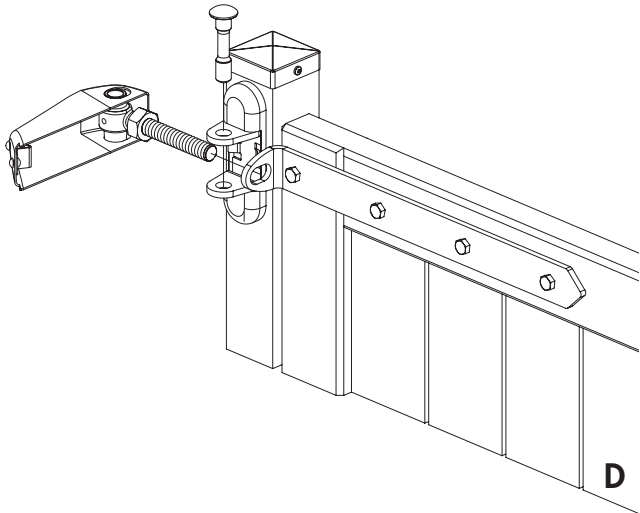

CODE: 4DW

① Explosion & Dimensions

② Adjustability

③ Preparation

④ Installing eyebolt and security cover

⑤ Finalizing the installation

LOCINOX[®]
WWW.LOCINOX.COM

Doc. Nr.: MANU-000103