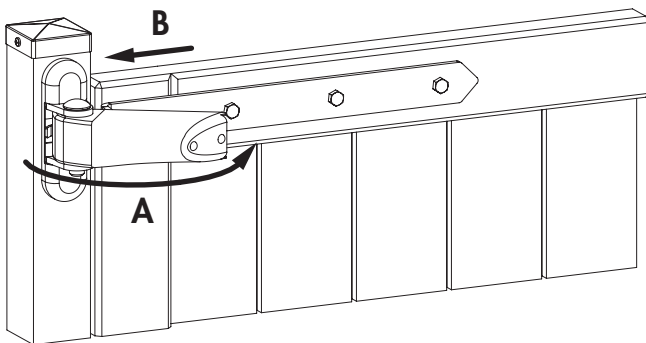

CODE: 4DW

① Explosion & Dimensions

② Adjustability

③ Preparation

④ Installing eyebolt and security cover

⑤ Finalizing the installation

LOCINOX[®]
WWW.LOCINOX.COM

Doc. Nr.: MANU-000103