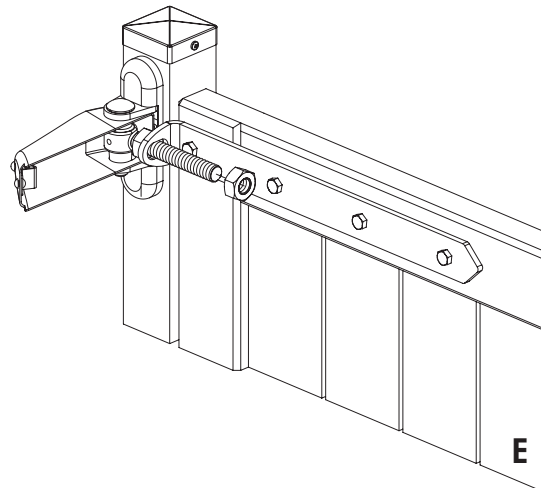

CODE: 4DW

① Explosion & Dimensions

② Adjustability

③ Preparation

④ Installing eyebolt and security cover

⑤ Finalizing the installation

LOCINOX[®]
WWW.LOCINOX.COM

Doc. Nr.: MANU-000103