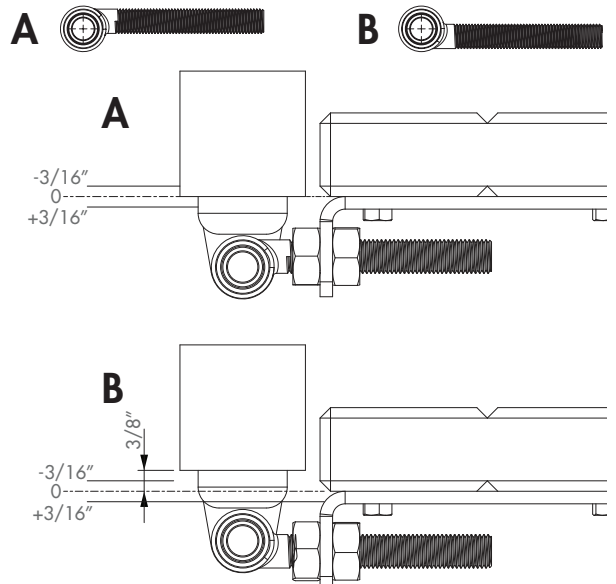

CODE: 4DW

① Explosion & Dimensions

② Adjustability

③ Preparation

④ Installing eyebolt and security cover

⑤ Finalizing the installation

LOCINOX[®]
WWW.LOCINOX.COM

Doc. Nr.: MANU-000103