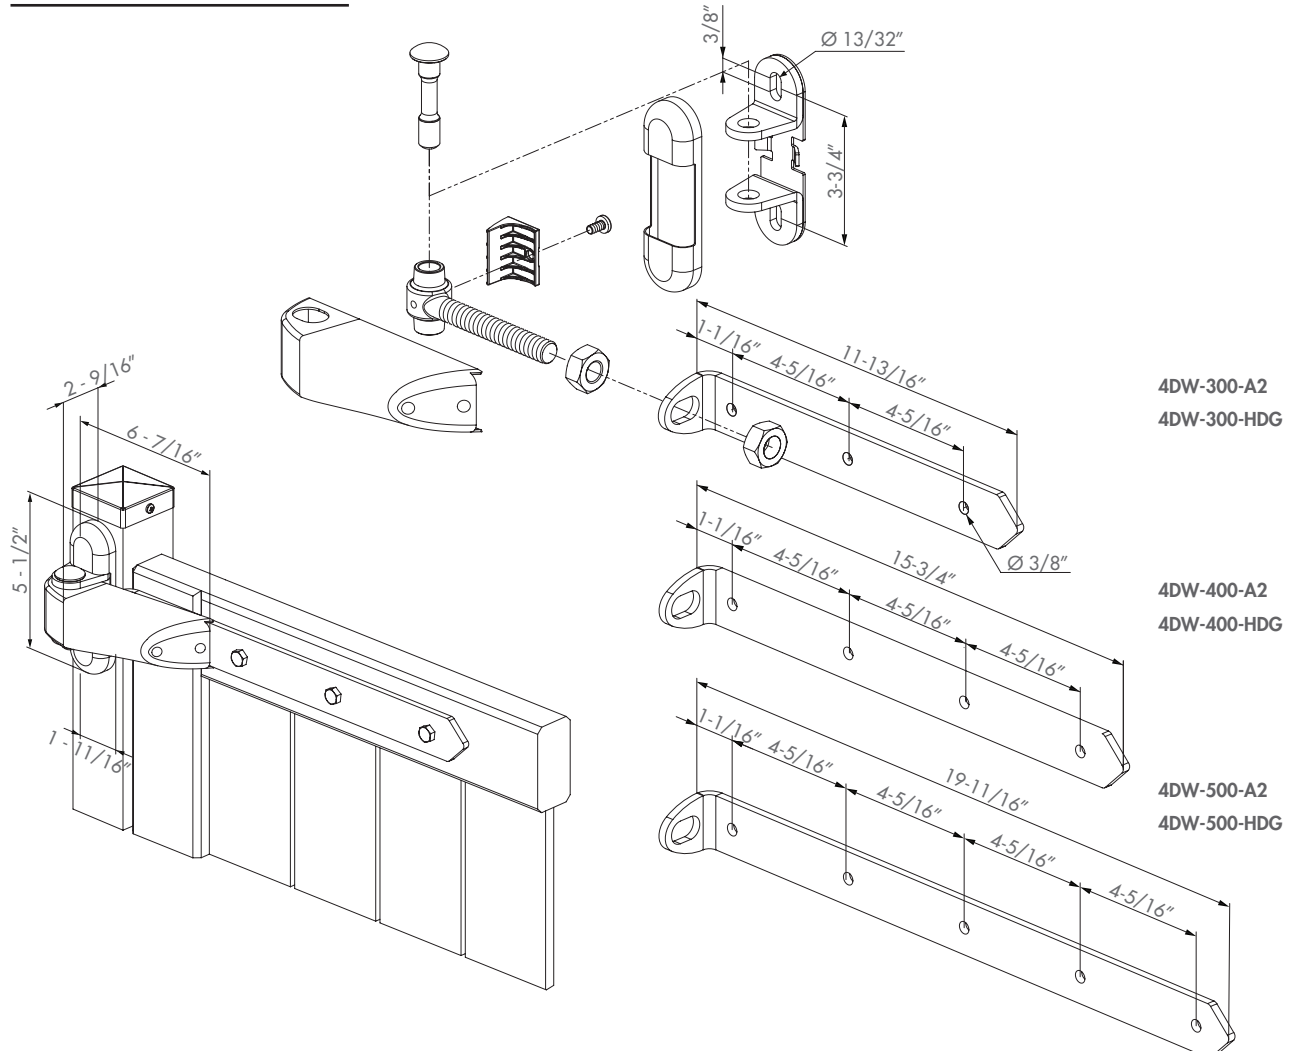

CODE: 4DW

① Explosion & Dimensions

② Adjustability

③ Preparation

④ Installing eyebolt and security cover

⑤ Finalizing the installation

LOCINOX[®]
WWW.LOCINOX.COM

Doc. Nr.: MANU-000103