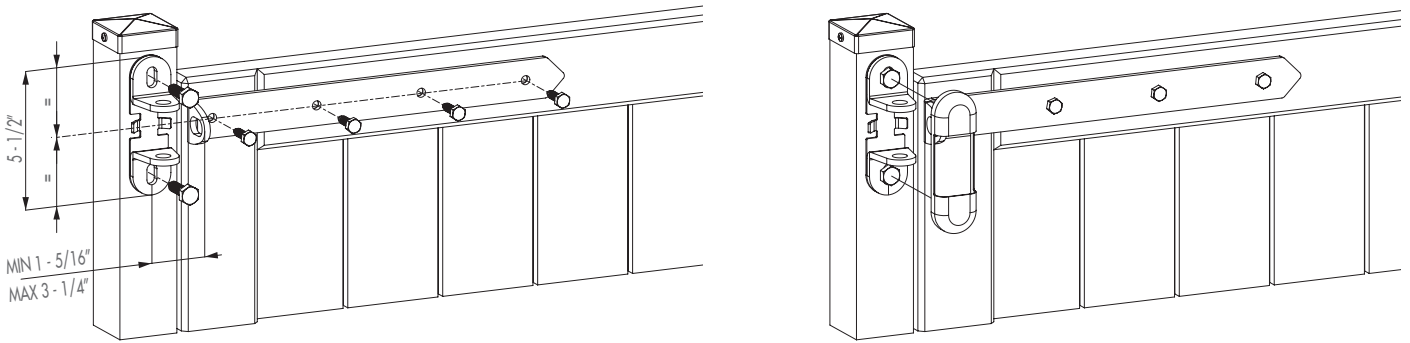

CODE: 4DW

① Explosion & Dimensions

② Adjustability

③ Preparation

④ Installing eyebolt and security cover

⑤ Finalizing the installation

LOCINOX[®]
WWW.LOCINOX.COM

Doc. Nr.: MANU-000103