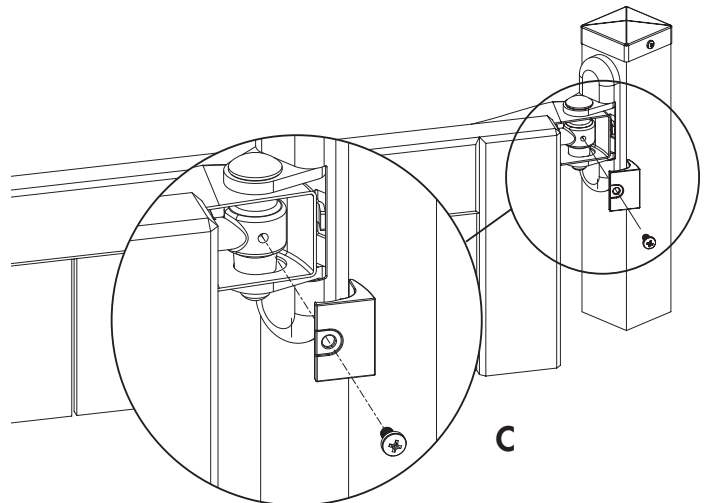

CODE: 4DW

① Explosion & Dimensions

② Adjustability

③ Preparation

④ Installing eyebolt and security cover

⑤ Finalizing the installation

LOCINOX[®]
WWW.LOCINOX.COM

Doc. Nr.: MANU-000103