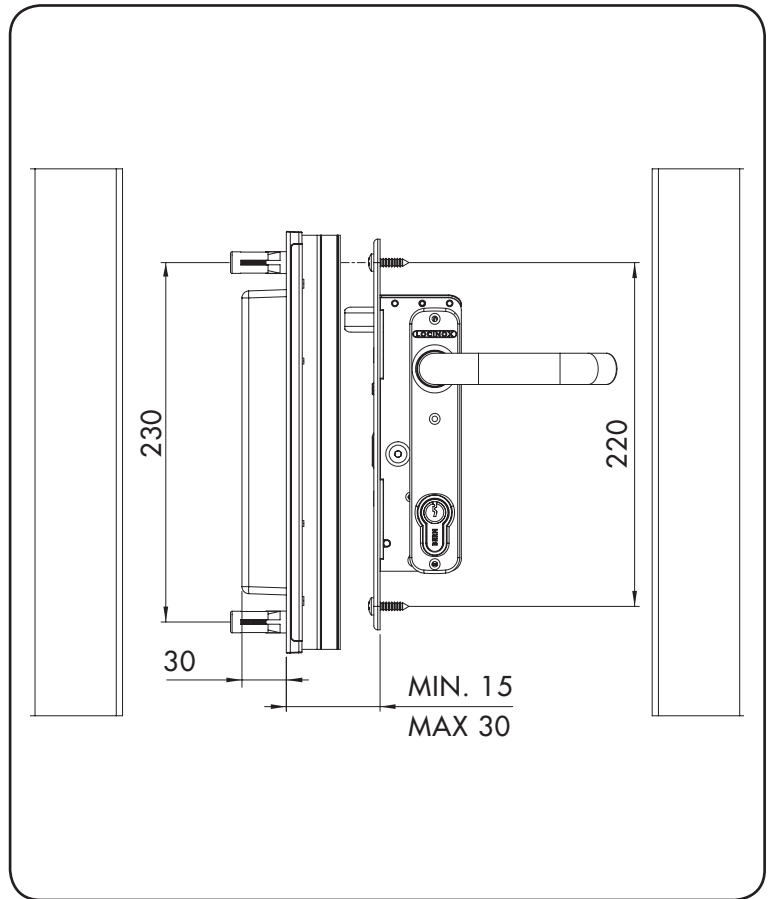

LOCINOX[®]

Let's make better fences together

CODE: H-METAL

① Explosion & Dimensions

② Left / right changing

③ Key operated (B) & Throw (A)

④ Hybrid lock & keep

⑤ SHKM QF: Hybrid keep - Dimensions & profile adjustment