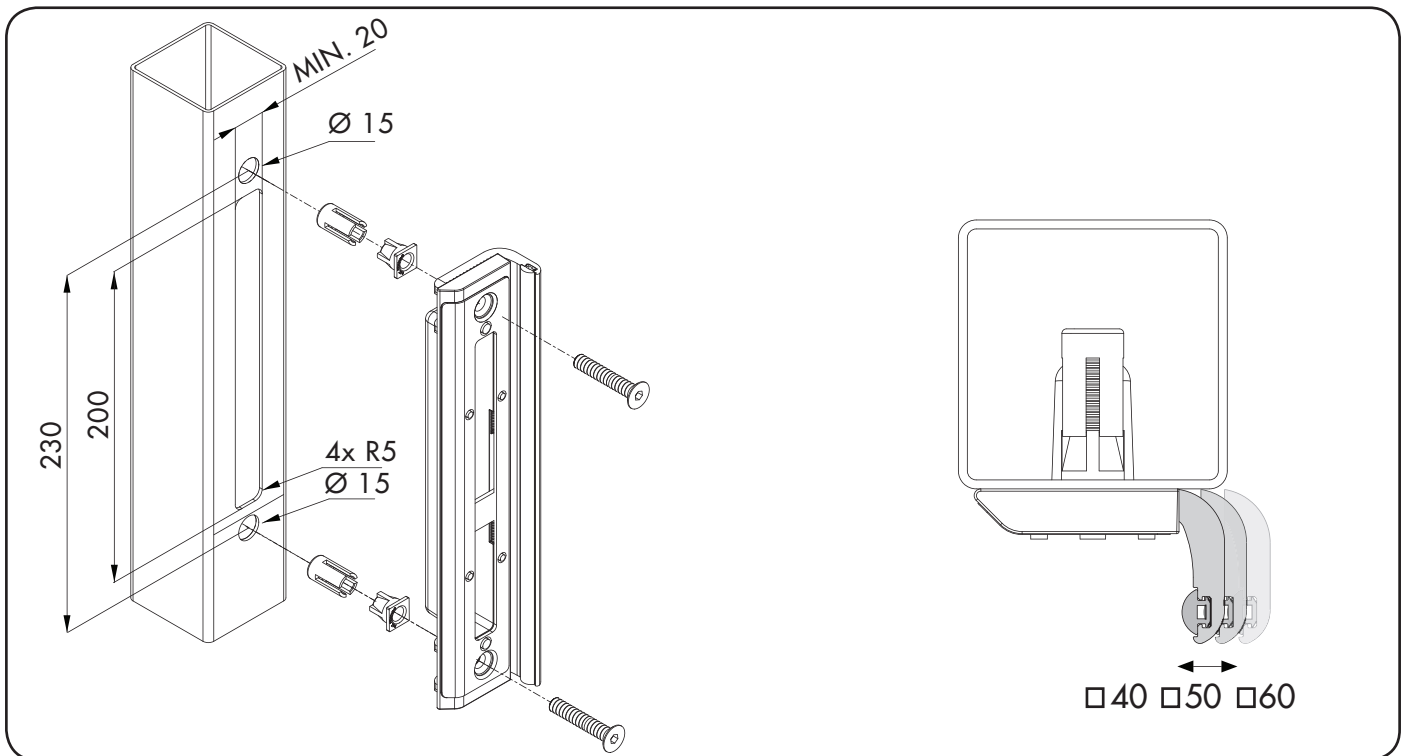

LOCINOX[®]

Let's make better fences together

CODE: H-METAL

① Explosion & Dimensions

② Left / right changing

③ Key operated (B) & Throw (A)

④ Hybrid lock & keep

⑤ SHKM QF: Hybrid keep - Dimensions & profile adjustment