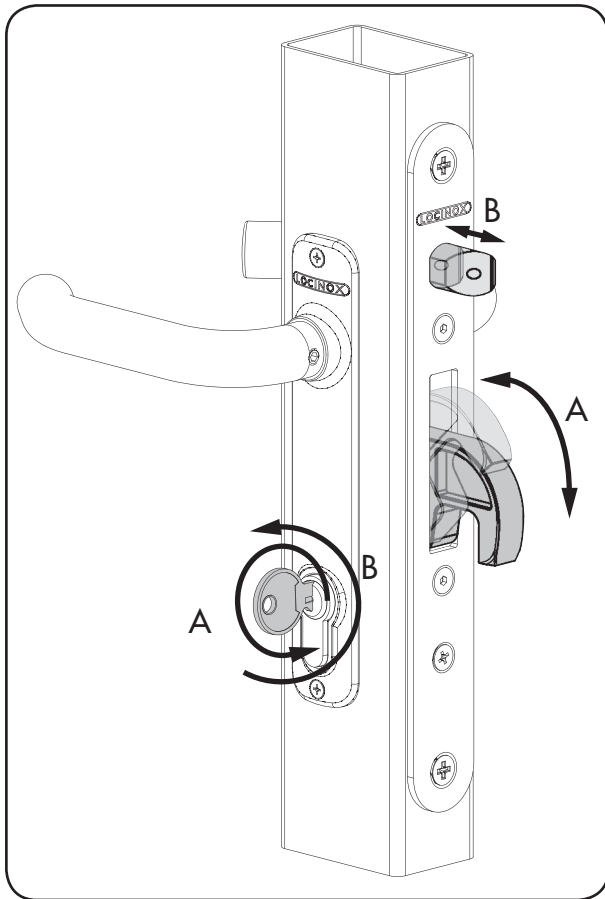

LOCINOX[®]

Let's make better fences together

CODE: H-METAL

① Explosion & Dimensions

② Left / right changing

③ Key operated (B) & Throw (A)

④ Hybrid lock & keep

⑤ SHKM QF: Hybrid keep - Dimensions & profile adjustment