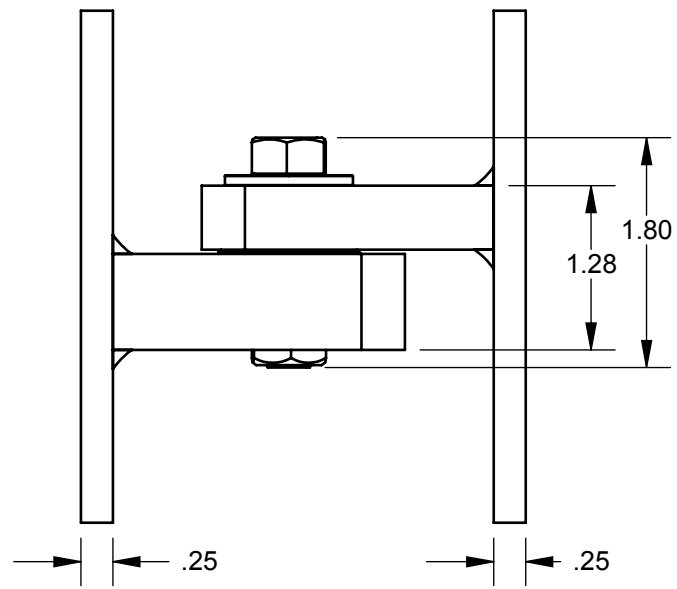

Ø.438  
2 PL

Ø.438  
2 PL

STEEL

UNLESS OTHERWISE SPECIFIED:  
DIMENSIONS ARE IN INCHES

THIRD ANGLE PROJECTION

SHUT IT  
PO BOX 5464  
TUCSON, AZ 85703

Phone: 520-320-0680  
Fax: 520-320-0681

TITLE: <b>BABY BOLT-ON BA HINGE</b>		
SIZE <b>A</b>	DWG. NO. <b>C13720</b>	REV <b>A</b>
DATE	SCALE: 2:3	SHEET 1 OF 1