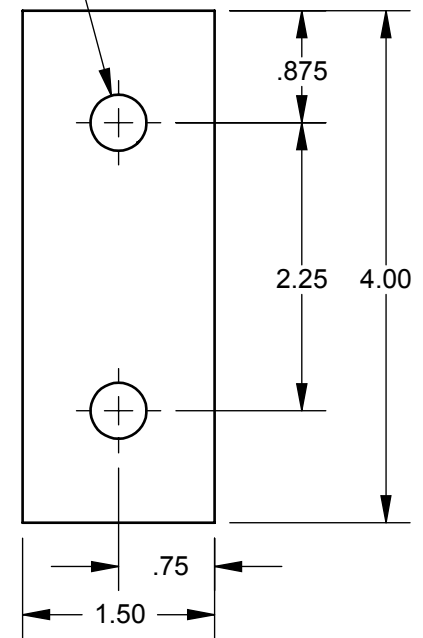

Ø.438  
2 PL

Ø.438  
2 PL

STEEL

UNLESS OTHERWISE SPECIFIED:  
DIMENSIONS ARE IN INCHES

THIRD ANGLE PROJECTION

SHUT IT  
PO BOX 5464  
TUCSON, AZ 85703

Phone: 520-320-0680  
Fax: 520-320-0681

TITLE: <b>BABY BOLT-ON BA HINGE</b>		
SIZE <b>A</b>	DWG. NO. <b>C13720</b>	REV <b>A</b>
DATE	SCALE: 2:3	SHEET 1 OF 1