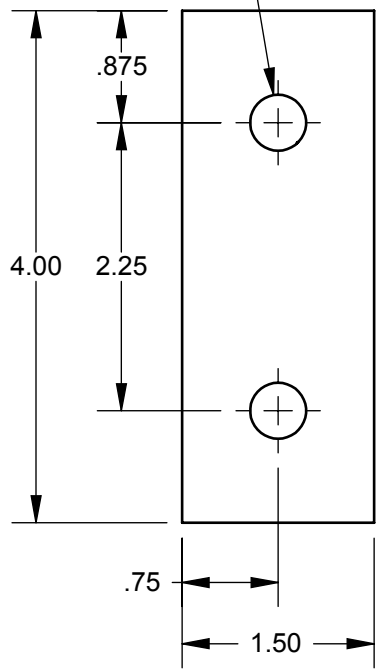

Ø.438  
2 PL

Ø.438  
2 PL

STEEL

UNLESS OTHERWISE SPECIFIED:  
DIMENSIONS ARE IN INCHES

THIRD ANGLE PROJECTION

SHUT IT  
PO BOX 5464  
TUCSON, AZ 85703

Phone: 520-320-0680  
Fax: 520-320-0681

TITLE: <b>BABY BOLT-ON BA HINGE</b>		
SIZE <b>A</b>	DWG. NO. <b>C13720</b>	REV <b>A</b>
DATE	SCALE: 2:3	SHEET 1 OF 1