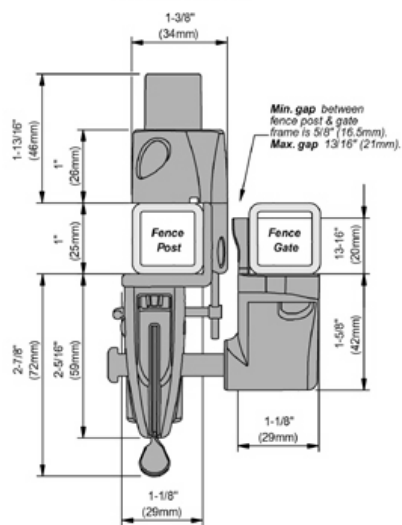

Model: LLAAB
MAX Fence Post size 6"x6"

Model: LLAA

NOTE: Both models shown on MIN Post sizes (1"x1")