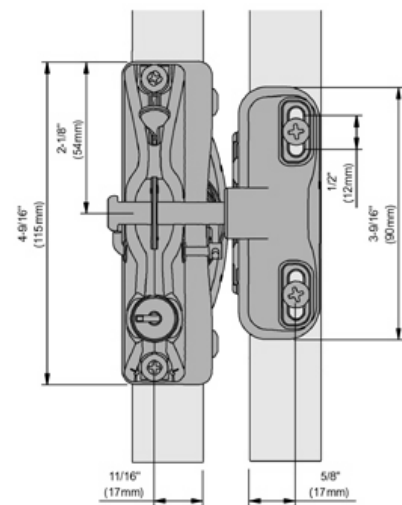

Model: LLAAB
MAX Fence Post size 6"x6"

Model: LLAA

NOTE: Both models shown on MIN Post sizes (1"x1")