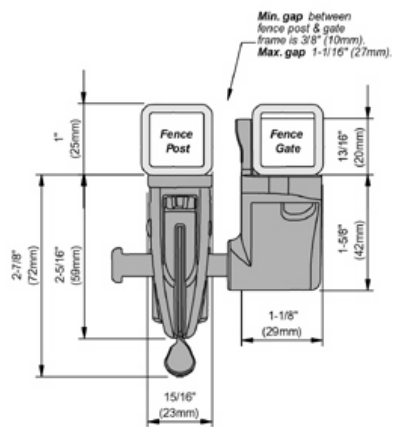

Model: LLAAB
MAX Fence Post size 6"x6"

Model: LLAA

NOTE: Both models shown on MIN Post sizes (1"x1")