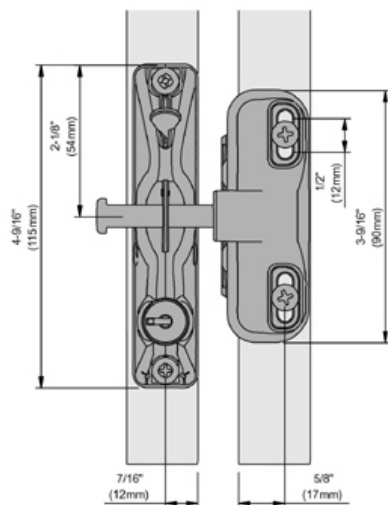

Model: LLAAB
MAX Fence Post size 6"x6"

Model: LLAA

NOTE: Both models shown on MIN Post sizes (1"x1")