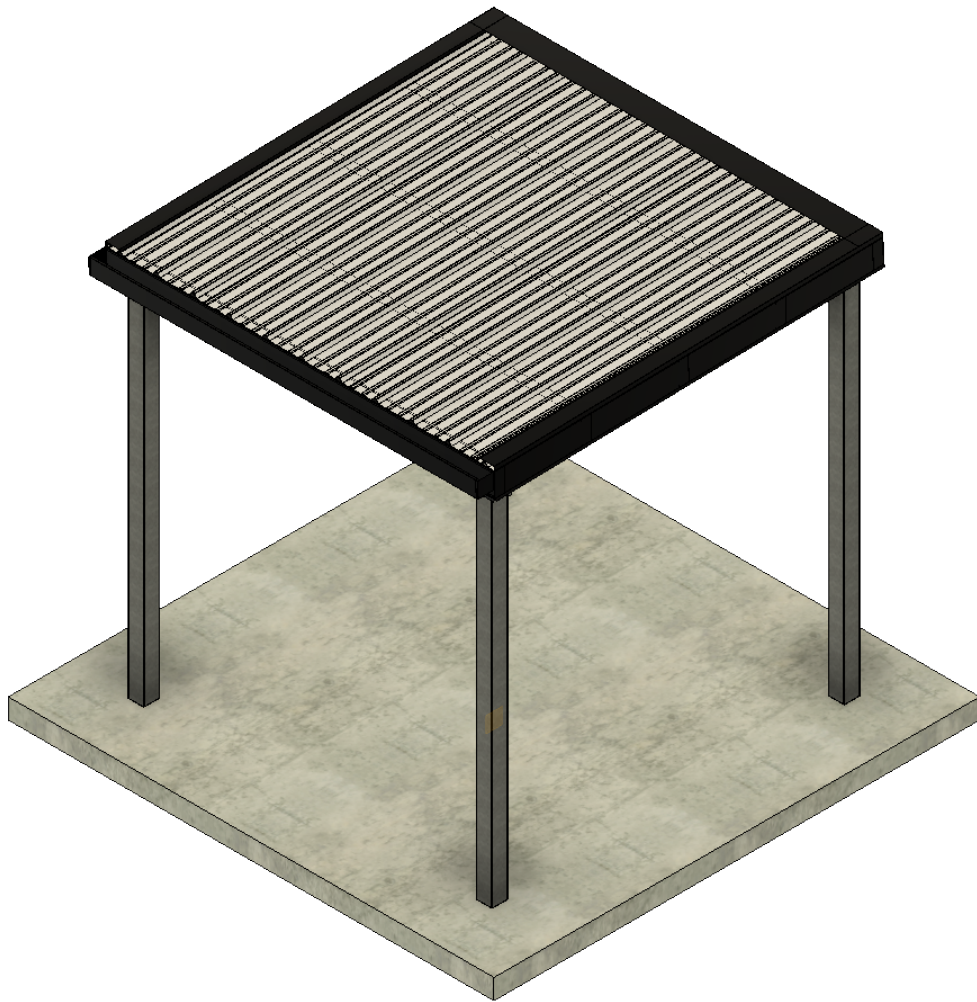

OUTLAW INDUSTRIES
3475 S. CALHAN HWY
CALHAN, CO 80808
SALES@OUTLAWINDUSTRIES.CO

JESSE JAMES: 719-427-2233
JESSE JAMES JR: 719-427-2241
SHOP: 1-800-590-0464