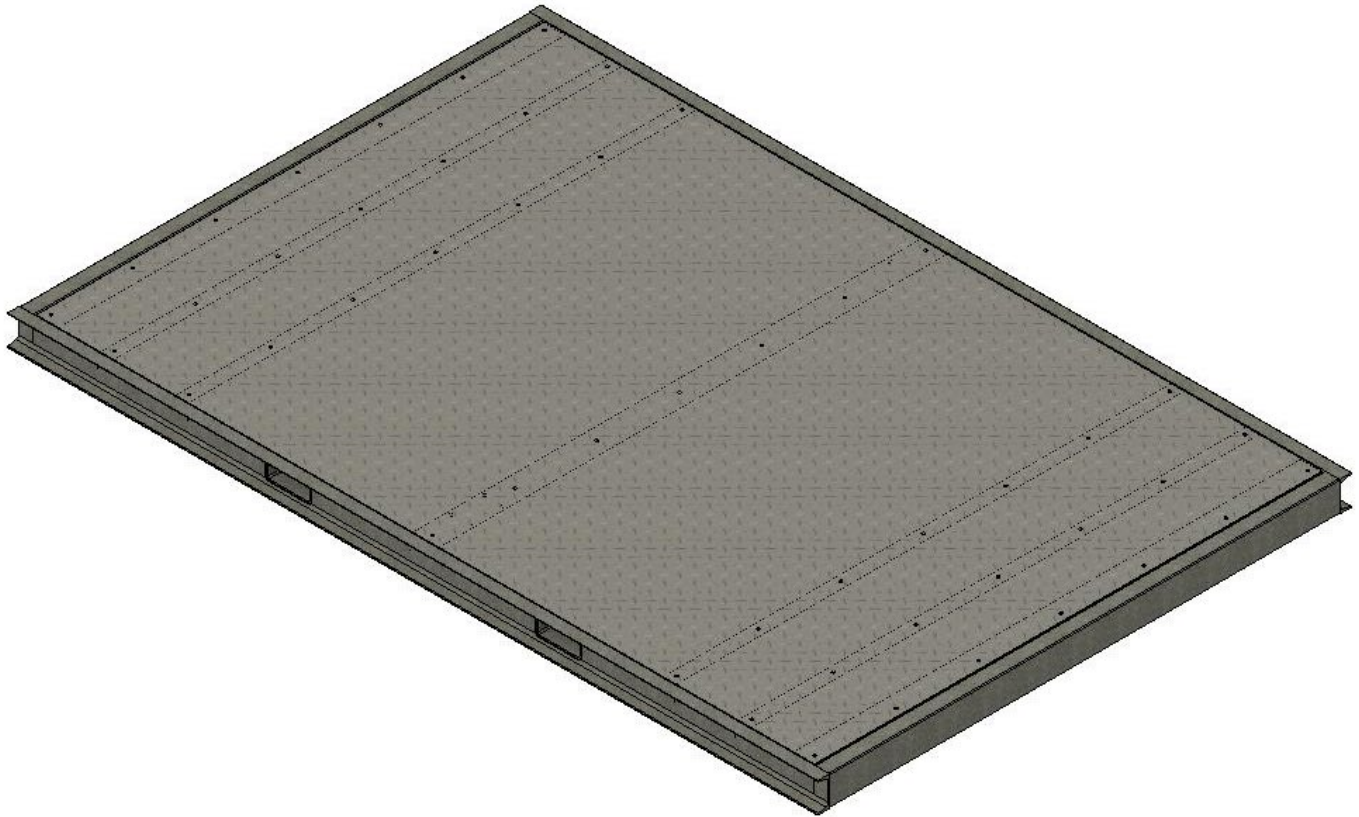

OUTLAW INDUSTRIES

"KEEPING THE BAD GUYS OUT"

72X108 PORTABLE BASE FOR TANDEM TURNSTILES

DESCRIPTION

THE 72X108 PORTABLE BASE WAS DESIGNED FOR THE AG-30-TT TANDEM TURNSTILE. IT CAN ALSO HAVE OUR ARCHED PLEXIGLASS CANOPY MOUNTED TO IT. IT COMES WITH FORK LIFT POCKETS AND HAS A GALVANIZED FINISH. OPTIONAL FOLD UP RAMPS ARE ALSO AVAILABLE AT AN ADDITIONAL COST.