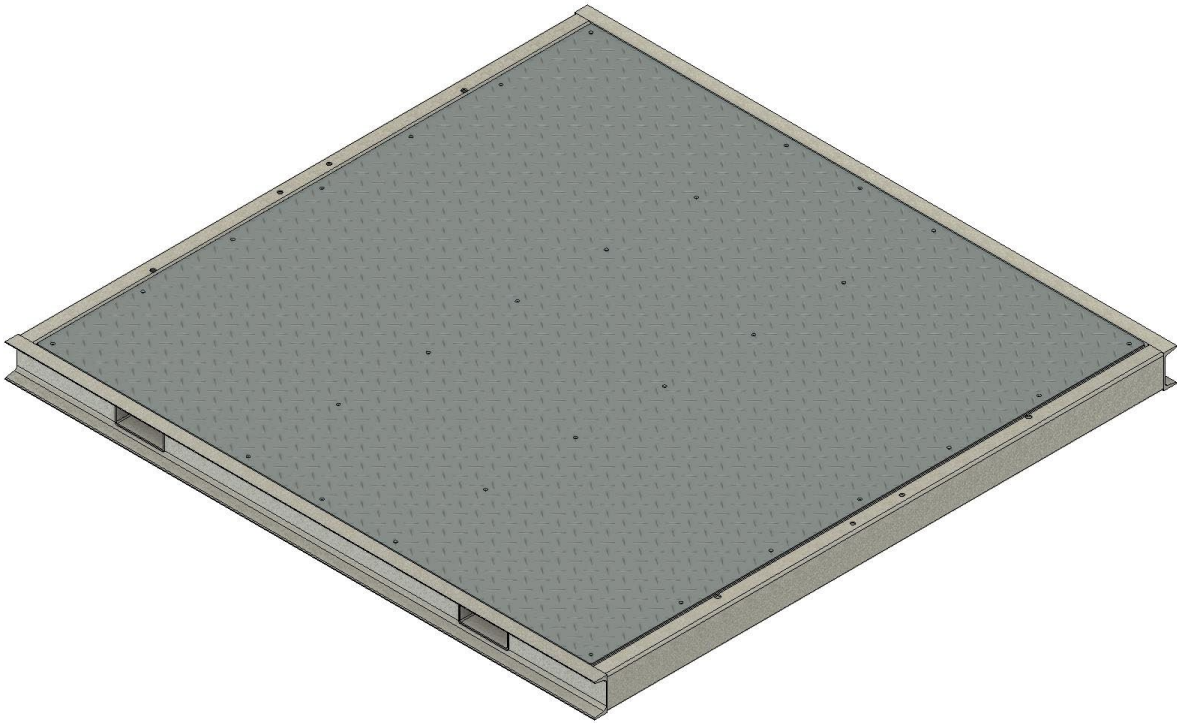

OUTLAW INDUSTRIES

"KEEPING THE BAD GUYS OUT"

72X72 PORTABLE BASE FOR AG-30-T TURNSTILE

DESCRIPTION

THE 72X72 PORTABLE BASE WAS DESIGNED FOR THE AG-30-TT TANDEM TURNSTILE. IT CAN ALSO HAVE OUR ARCHED PLEXIGLASS CANOPY MOUNTED TO IT. IT COMES WITH FORK LIFT POCKETS AND HAS A GALVANIZED FINISH. OPTIONAL FOLD UP RAMPS ARE ALSO AVAILABLE AT AN ADDITIONAL COST.