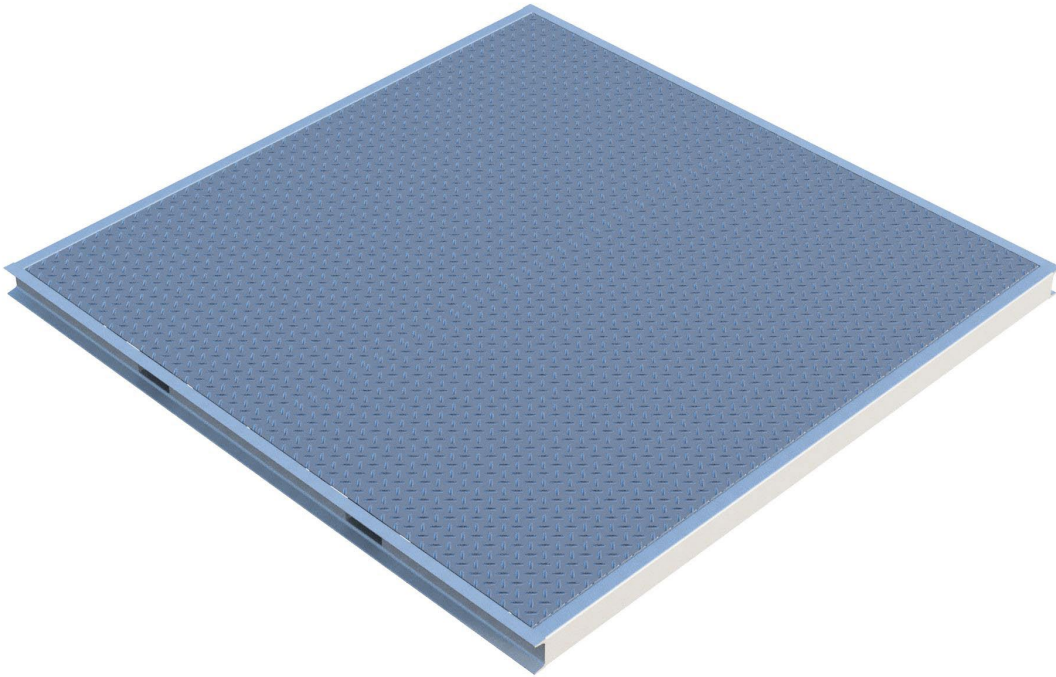

OUTLAW INDUSTRIES

"KEEPING THE BAD GUYS OUT"

90X90 PORTABLE BASE FOR AG-39-T TURNSTILE

DESCRIPTION

THE 90X90 PORTABLE BASE WAS DESIGNED TO BE USED WITH THE AG-39-T TURNSTILE. IT IS MANUFACTURED FROM TUBE AND CHANNEL STEEL, THEN HOT DIPPED GALVANIZED FOR ULTIMATE CORROSION RESISTANCE. THE FLOOR PLATE IS GLUED AND FASTENED WITH COUNTERSINK SCREWS. OPTIONAL FOLD UP RAMPS CAN BE PURCHASED SEPERATELY.