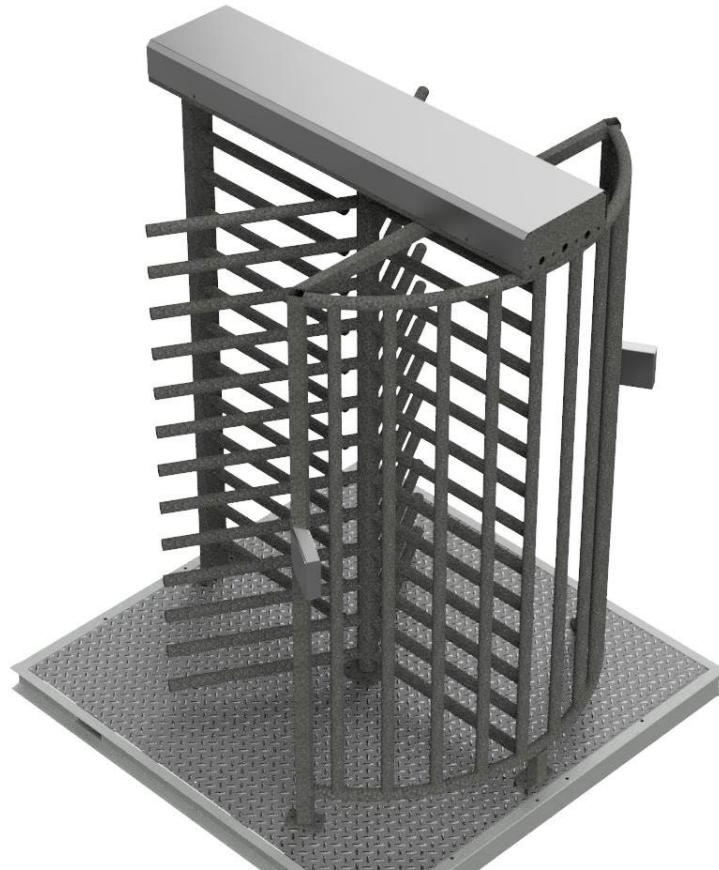

OUTLAW INDUSTRIES

“KEEPING THE BAD GUYS OUT”

AG-30-T PORTABLE

DESCRIPTION

THE PORTABLE AG-30-T IS A HEAVY-DUTY TURNSTILE WITH A PORTABLE BASE. THE BASE IS GALVANIZED STEEL AND THE TURNSTILE CAN BE ORDERED IN ANY OF THE FOLLOWING FINISHES, GALVANIZED, POWDER COATED, POWDER COAT OVER GALVANIZED, AND STAINLESS STEEL. THE PORTABLE AG-30-T TURNSTILE IS A GREAT SOLUTION FOR CONSTRUCTION SITES WHERE YOU NEED A ACCESS CONTROL SOLUTION THAT YOU CAN MOVE FROM JOBSITE TO JOBSITE WITHOUT HAVING TO REINSTALL THE TURNSTILE.

ADD ONS

FOLD DOWN RAMPS

FOLD DOWN RAMPS ARE AVAILABLE AS AN ADD ON. FOLD DOWN RAMPS ARE MADE FROM ALUMINUM DIAMOND PLATE AND ARE FASTENED TO THE BASE WITH HINGES.

OUTLAW INDUSTRIES
3475 S. CALHAN HWY
CALHAN, CO 80808
SALES@OUTLAWINDUSTRIES.CO

JESSE JAMES: 719-427-2233
JESSE JAMES JR: 719-427-2241
SHOP: 1-800-590-0464

OUTLAW INDUSTRIES

“KEEPING THE BAD GUYS OUT”

AG-30-T PORTABLE

ARCHED PLEXIGLASS CANOPY

THE ARCHED PLEXIGLASS CANOPY IS A GREAT ADD ON TO PROTECT YOUR INVESTMENT AND HAVE A FUTURISTIC LOOK.