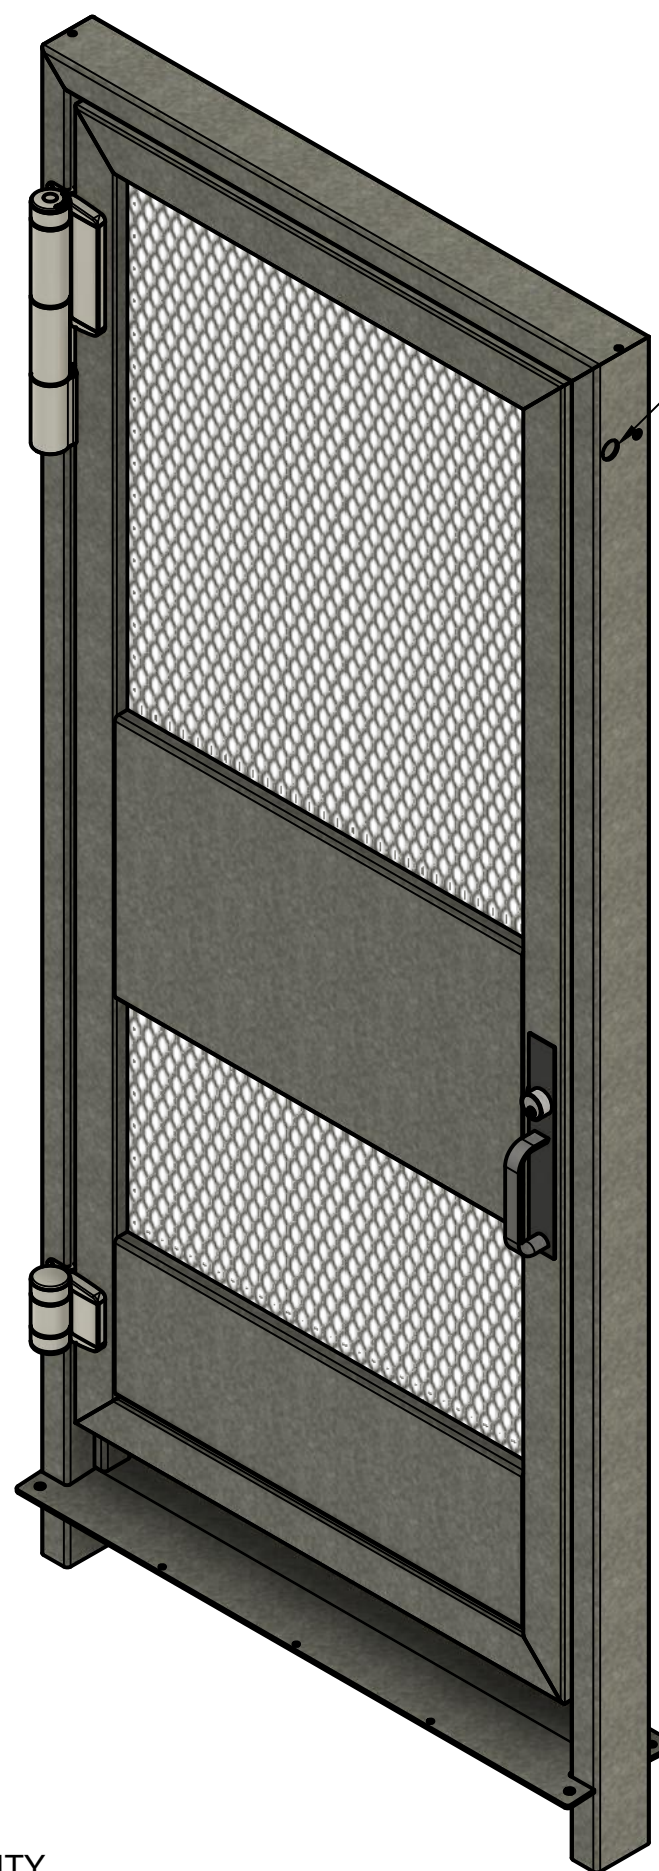

4

3

2

1

LOCINOX MAMMOTH 180
GATE CLOSER STANDARD
ON ALL MODELS

DETEX 03AN TRIM
ON ELECTRIC STRIKE AND
STANDARD STRIKE MODELS
JUST A PULL WITH MAG LOCK
MODELS

LEGS CAN BE SET IN CONCRETE FOR ADDED SECURITY

CONDUIT HOLE AND HOLE
FOR MOUNTING TO TURNSTILE

| | | | |
|---|------------|--------|-----------|
| PROJECT | | | |
| AG-36-ADA | | | |
| TITLE | | | |
| AG-36-ADA 2D ELEVATIONS PULL/STRIKE/RIM EXIT | | | |
| APPROVED | SIZE | CODE | DWG NO |
| CHECKED | C | | |
| DRAWN Jesse Moses 3/31/2022 | SCALE 1:10 | WEIGHT | SHEET 1/2 |