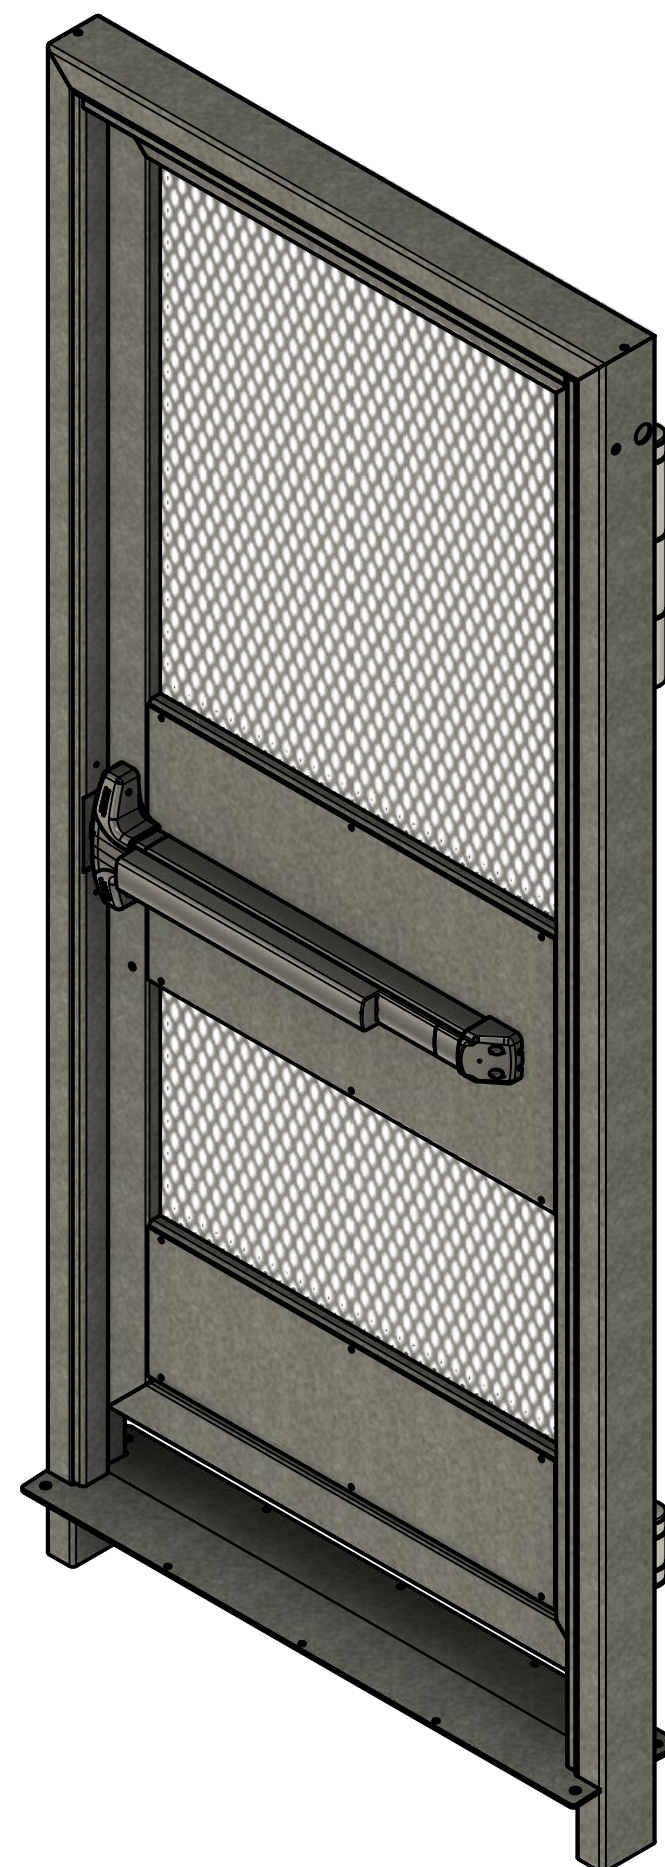

4

3

2

1

D

D

C

C

B

B

A

A

TRINE EN850
WEATHER RESISTANT
ELECTRIC STRIKE

DETEX WEATHERIZED V40 RIM EXIT DEVICE
STANDARD ON ALL ELECTRIC STRIKE
AND STANDARD STRIKE MODELS,
MAG LOCK MODELS COME WITH SECURITRON
SENSE BAR

10" KICK PLATE