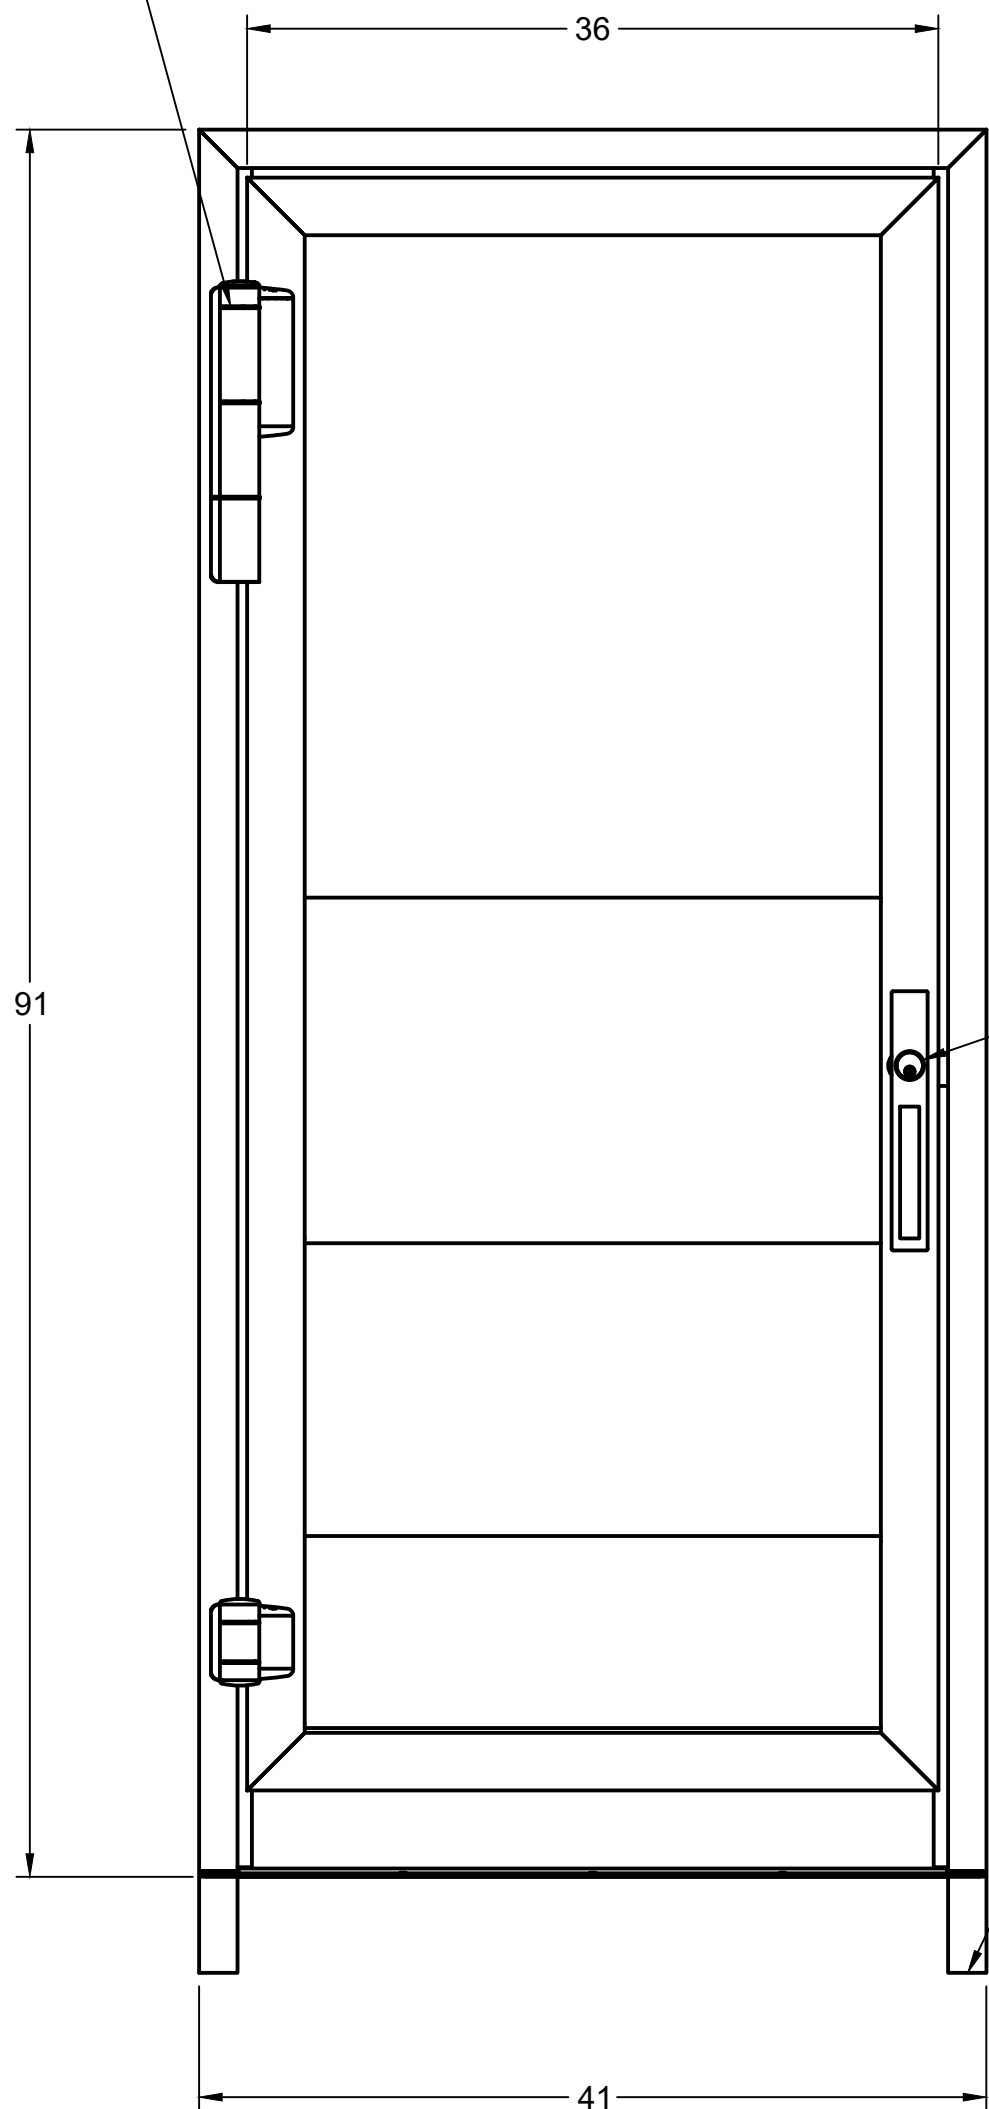

4

3

2

1

LOCINOX MAMMOTH 180
GATE CLOSER STANDARD
ON ALL MODELS

DETEX 03AN TRIM
ON ELECTRIC STRIKE AND
STANDARD STRIKE MODELS
JUST A PULL WITH MAG LOCK
MODELS

LEGS CAN BE SET IN CONCRETE FOR ADDED SECURITY

CONDUIT HOLE AND HOLE
FOR MOUNTING TO TURNSTILE

| | | | |
|---|------------|--------|-----------|
| PROJECT | | | |
| AG-36-ADA | | | |
| TITLE | | | |
| AG-36-ADA 2D ELEVATIONS PULL/STRIKE/RIM EXIT | | | |
| APPROVED | SIZE | CODE | DWG NO |
| CHECKED | C | | |
| DRAWN Jesse Moses 3/31/2022 | SCALE 1:10 | WEIGHT | SHEET 1/2 |