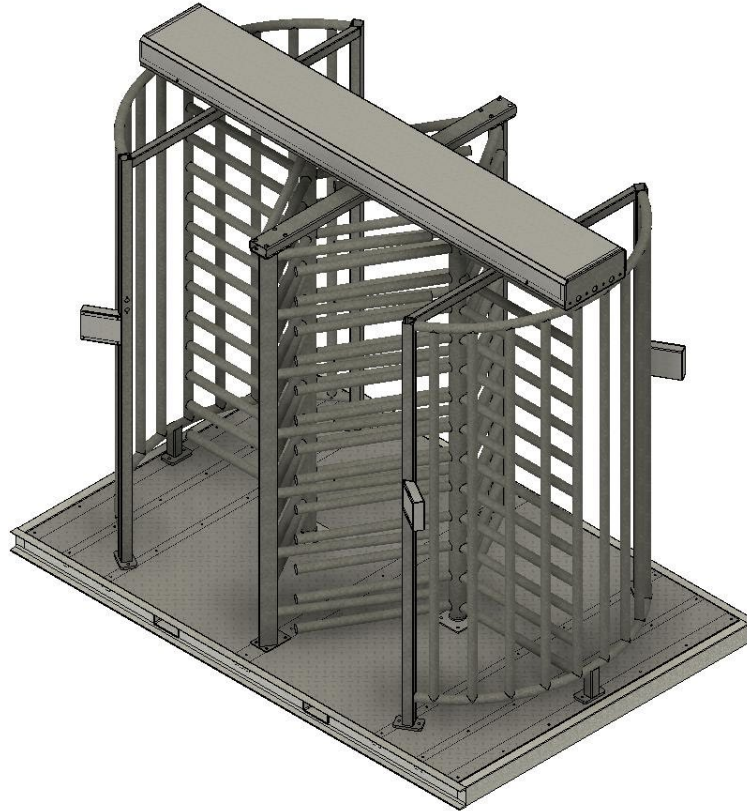

## AG-30-TT PORTABLE

### DESCRIPTION

THE PORTABLE AG-30-TT IS A HEAVY-DUTY TURNSTILE WITH A PORTABLE BASE. THE BASE IS GALVANIZED STEEL AND THE TURNSTILE CAN BE ORDERED IN ANY OF THE FOLLOWING FINISHES, GALVANIZED, POWDER COATED, POWDER COAT OVER GALVANIZED, AND STAINLESS STEEL. THE PORTABLE AG-30-T TURNSTILE IS A GREAT SOLUTION FOR CONSTRUCTION SITES WHERE YOU NEED A ACCESS CONTROL SOLUTION THAT YOU CAN MOVE FROM JOBSITE TO JOBSITE WITHOUT HAVING TO REINSTALL THE TURNSTILE.