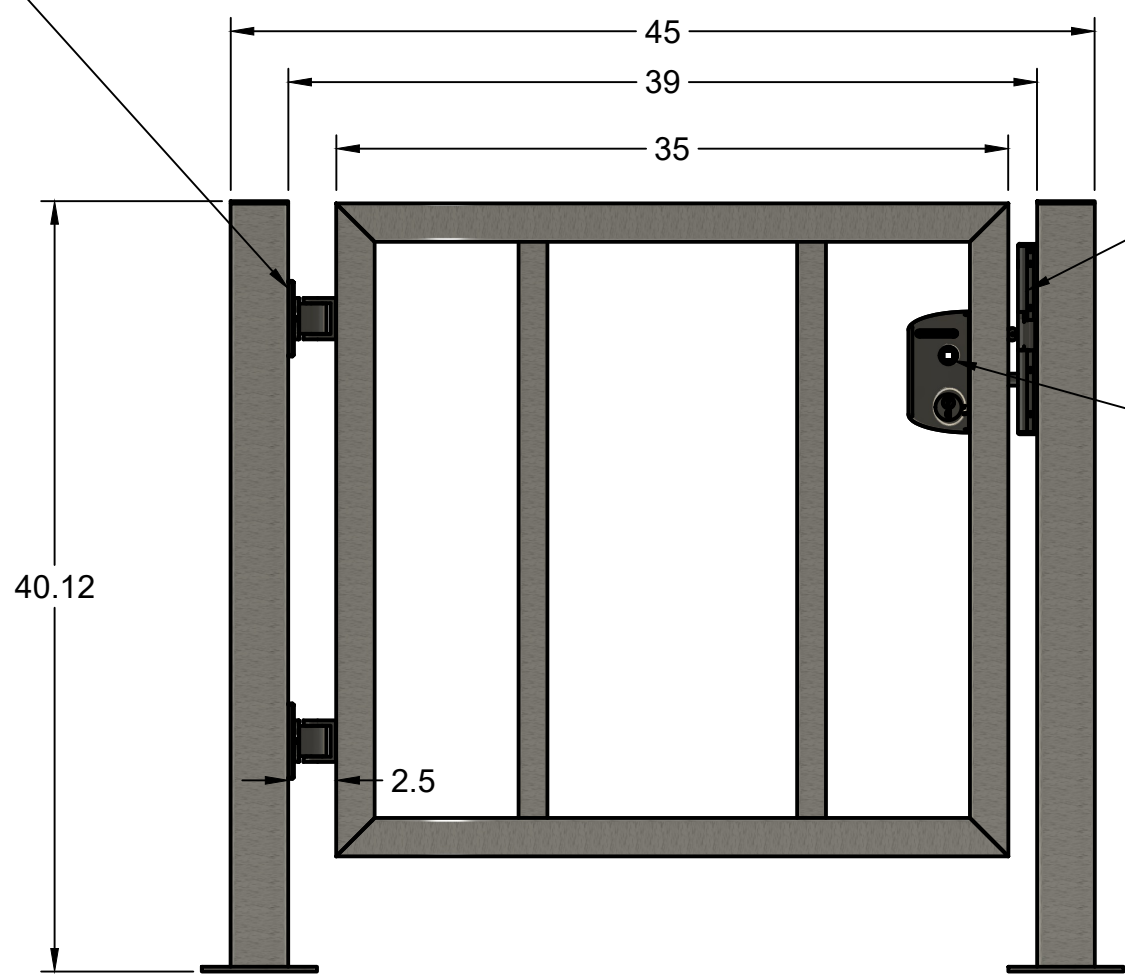

4

3

2

1

SURECLOSE 57 HINGES

MODULEC ELECTRIC STRIKE

LUKY LOCK BODY (HANDLES REMOVED)

\* This document is protected by the Copyright Laws of the United States Copyrights Office.  
 \* This document is not to be distributed without the written permission of Outlaw Industries "LLC".  
 \* This design is subject to change at anytime without notice.  
 \* Field measurement may vary

PROJECT  
**AG-36-BSG**  
 TITLE  
**AG-36-BSG-SS-S**  
**ELEVATIONS**

APPROVED	SIZE	CODE	DWG NO	REV
CHECKED	C			
DRAWN Jesse Moses 2/24/2023	SCALE 1:10	WEIGHT	SHEET 1/1	

4

3

2

1

D

D