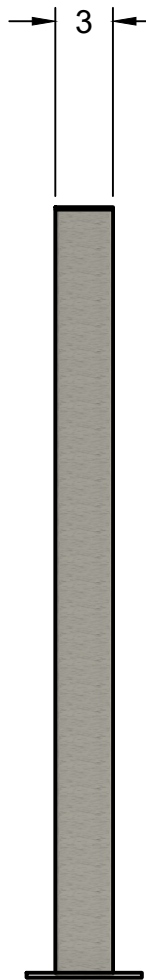

4

3

2

1

SURECLOSE 57 HINGES

MODULEC ELECTRIC STRIKE

LUKY LOCK BODY (HANDLES REMOVED)

\* This document is protected by the Copyright Laws of the United States Copyrights Office.  
 \* This document is not to be distributed without the written permission of Outlaw Industries "LLC".  
 \* This design is subject to change at anytime without notice.  
 \* Field measurement may vary

PROJECT  
**AG-36-BSG**  
 TITLE  
**AG-36-BSG-SS-S**  
**ELEVATIONS**

APPROVED	SIZE	CODE	DWG NO	REV
CHECKED	C			
DRAWN Jesse Moses 2/24/2023	SCALE 1:10	WEIGHT	SHEET 1/1	

4

3

2

1

D

D

C

C

B

B

A

A