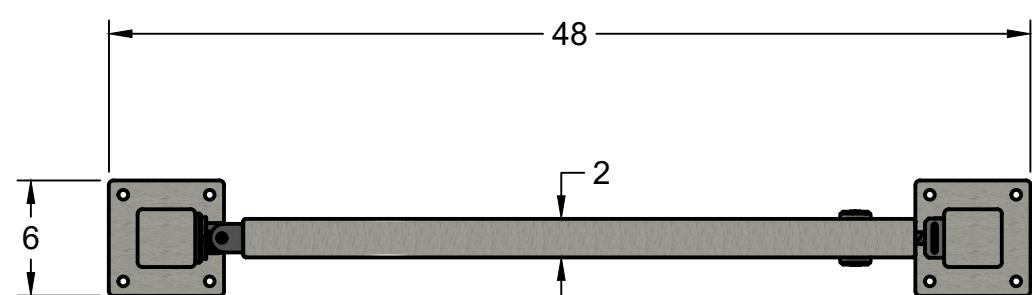

4

3

2

1

SURECLOSE 57 HINGES

MODULEC ELECTRIC STRIKE

LUKY LOCK BODY (HANDLES REMOVED)

\* This document is protected by the Copyright Laws of the United States Copyrights Office.  
 \* This document is not to be distributed without the written permission of Outlaw Industries "LLC".  
 \* This design is subject to change at anytime without notice.  
 \* Field measurement may vary

PROJECT  
**AG-36-BSG**  
 TITLE  
**AG-36-BSG-SS-S**  
**ELEVATIONS**

APPROVED	SIZE	CODE	DWG NO	REV
CHECKED	C			
DRAWN Jesse Moses 2/24/2023	SCALE 1:10	WEIGHT	SHEET 1/1	

4

3

2

1

D

D