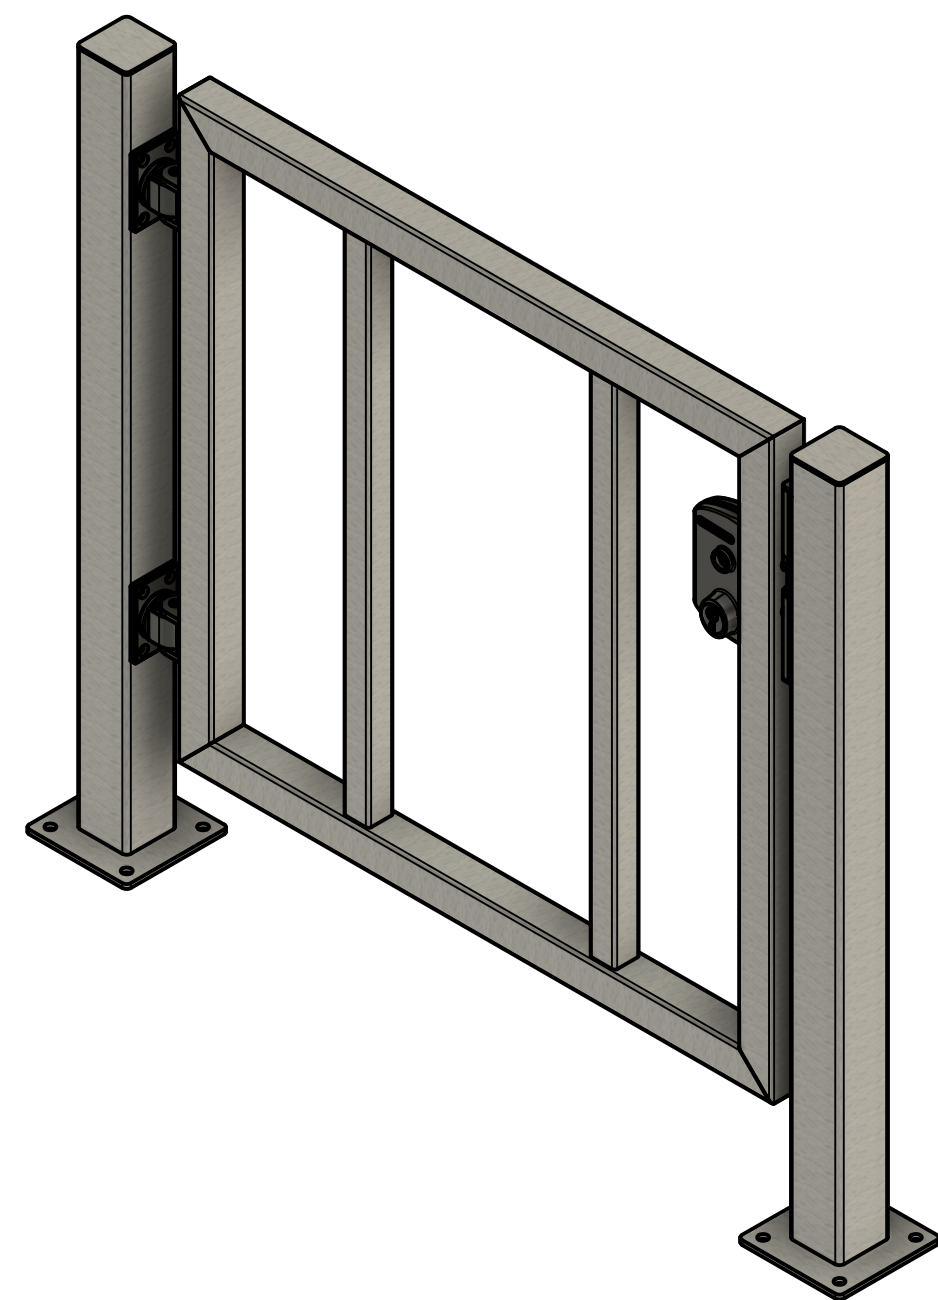

4

3

2

1

SURECLOSE 57 HINGES

MODULEC ELECTRIC STRIKE

LUKY LOCK BODY (HANDLES REMOVED)

\* This document is protected by the Copyright Laws of the United States Copyrights Office.  
 \* This document is not to be distributed without the written permission of Outlaw Industries "LLC".  
 \* This design is subject to change at anytime without notice.  
 \* Field measurement may vary

PROJECT  
**AG-36-BSG**  
 TITLE  
**AG-36-BSG-SS-S**  
**ELEVATIONS**

APPROVED	SIZE	CODE	DWG NO	REV
CHECKED	C			
DRAWN Jesse Moses 2/24/2023	SCALE 1:10	WEIGHT	SHEET 1/1	

4

3

2

1

D

D