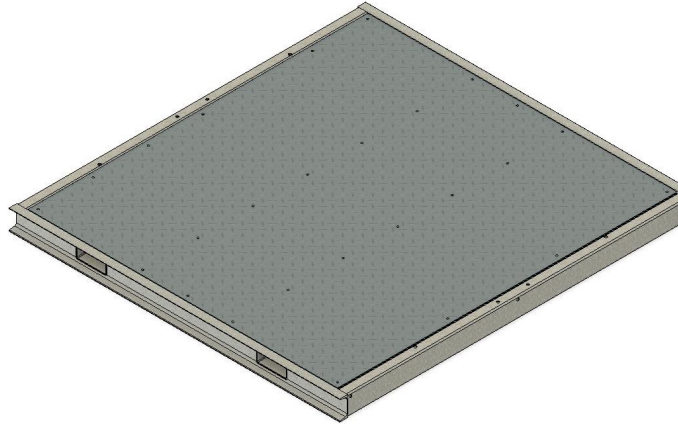

## 66"X72" PORTABLE BASE

### DESCRIPTION:

THE 66"X72" PORTABLE BASE IS USED WITH THE AG-27-T FULL HEIGHT TURNSTILE. ALLOWING THE USER TO MOVE THE TURNSTILE AROUND A JOB SITE OR BUILDING WITHOUT HAVING TO DISASSEMBLE IT. AN ADDITIONAL POPULAR OPTION FOR THE PORTABLE BASES IS THE PORTABLE BASE RAMPS.

### MATERIALS USED:

- 4"X4.5 CHANNEL
- 4"X2" RECTANGULAR TUBE
- 2"X2" SQUARE TUBE
- 3"X2" ANGLE
- 6"X3" RECTANGULAR TUBE
- 11 GAUGE DIAMOND PLATE