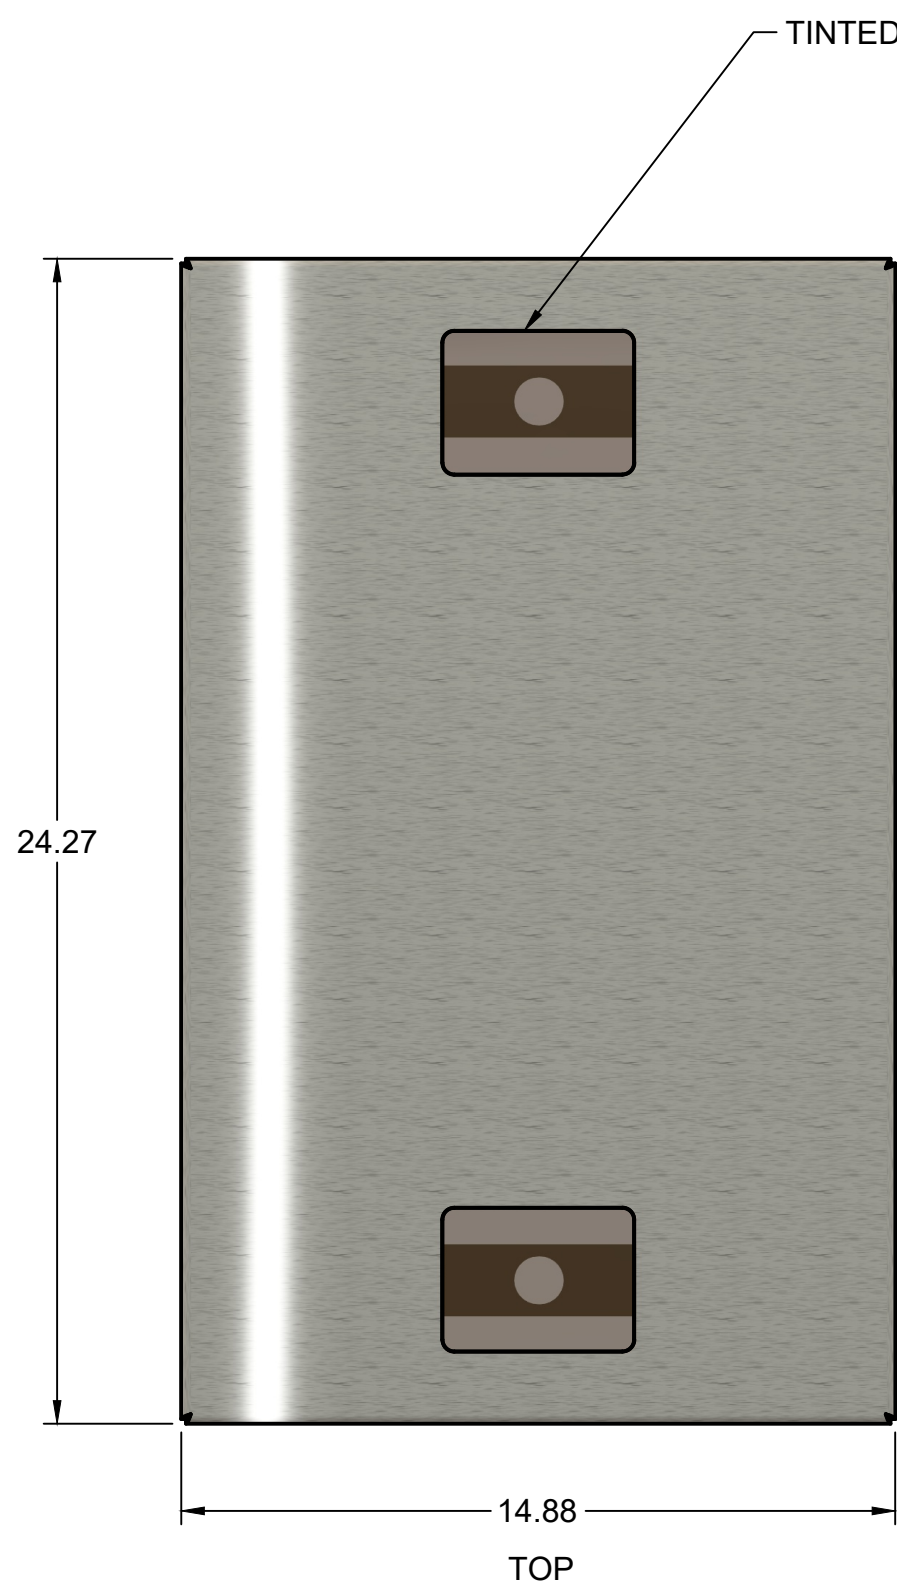

4

3

2

1

D

D

C

C

B

B

A

A

TINTED POLYCARBONATE WINDOWS